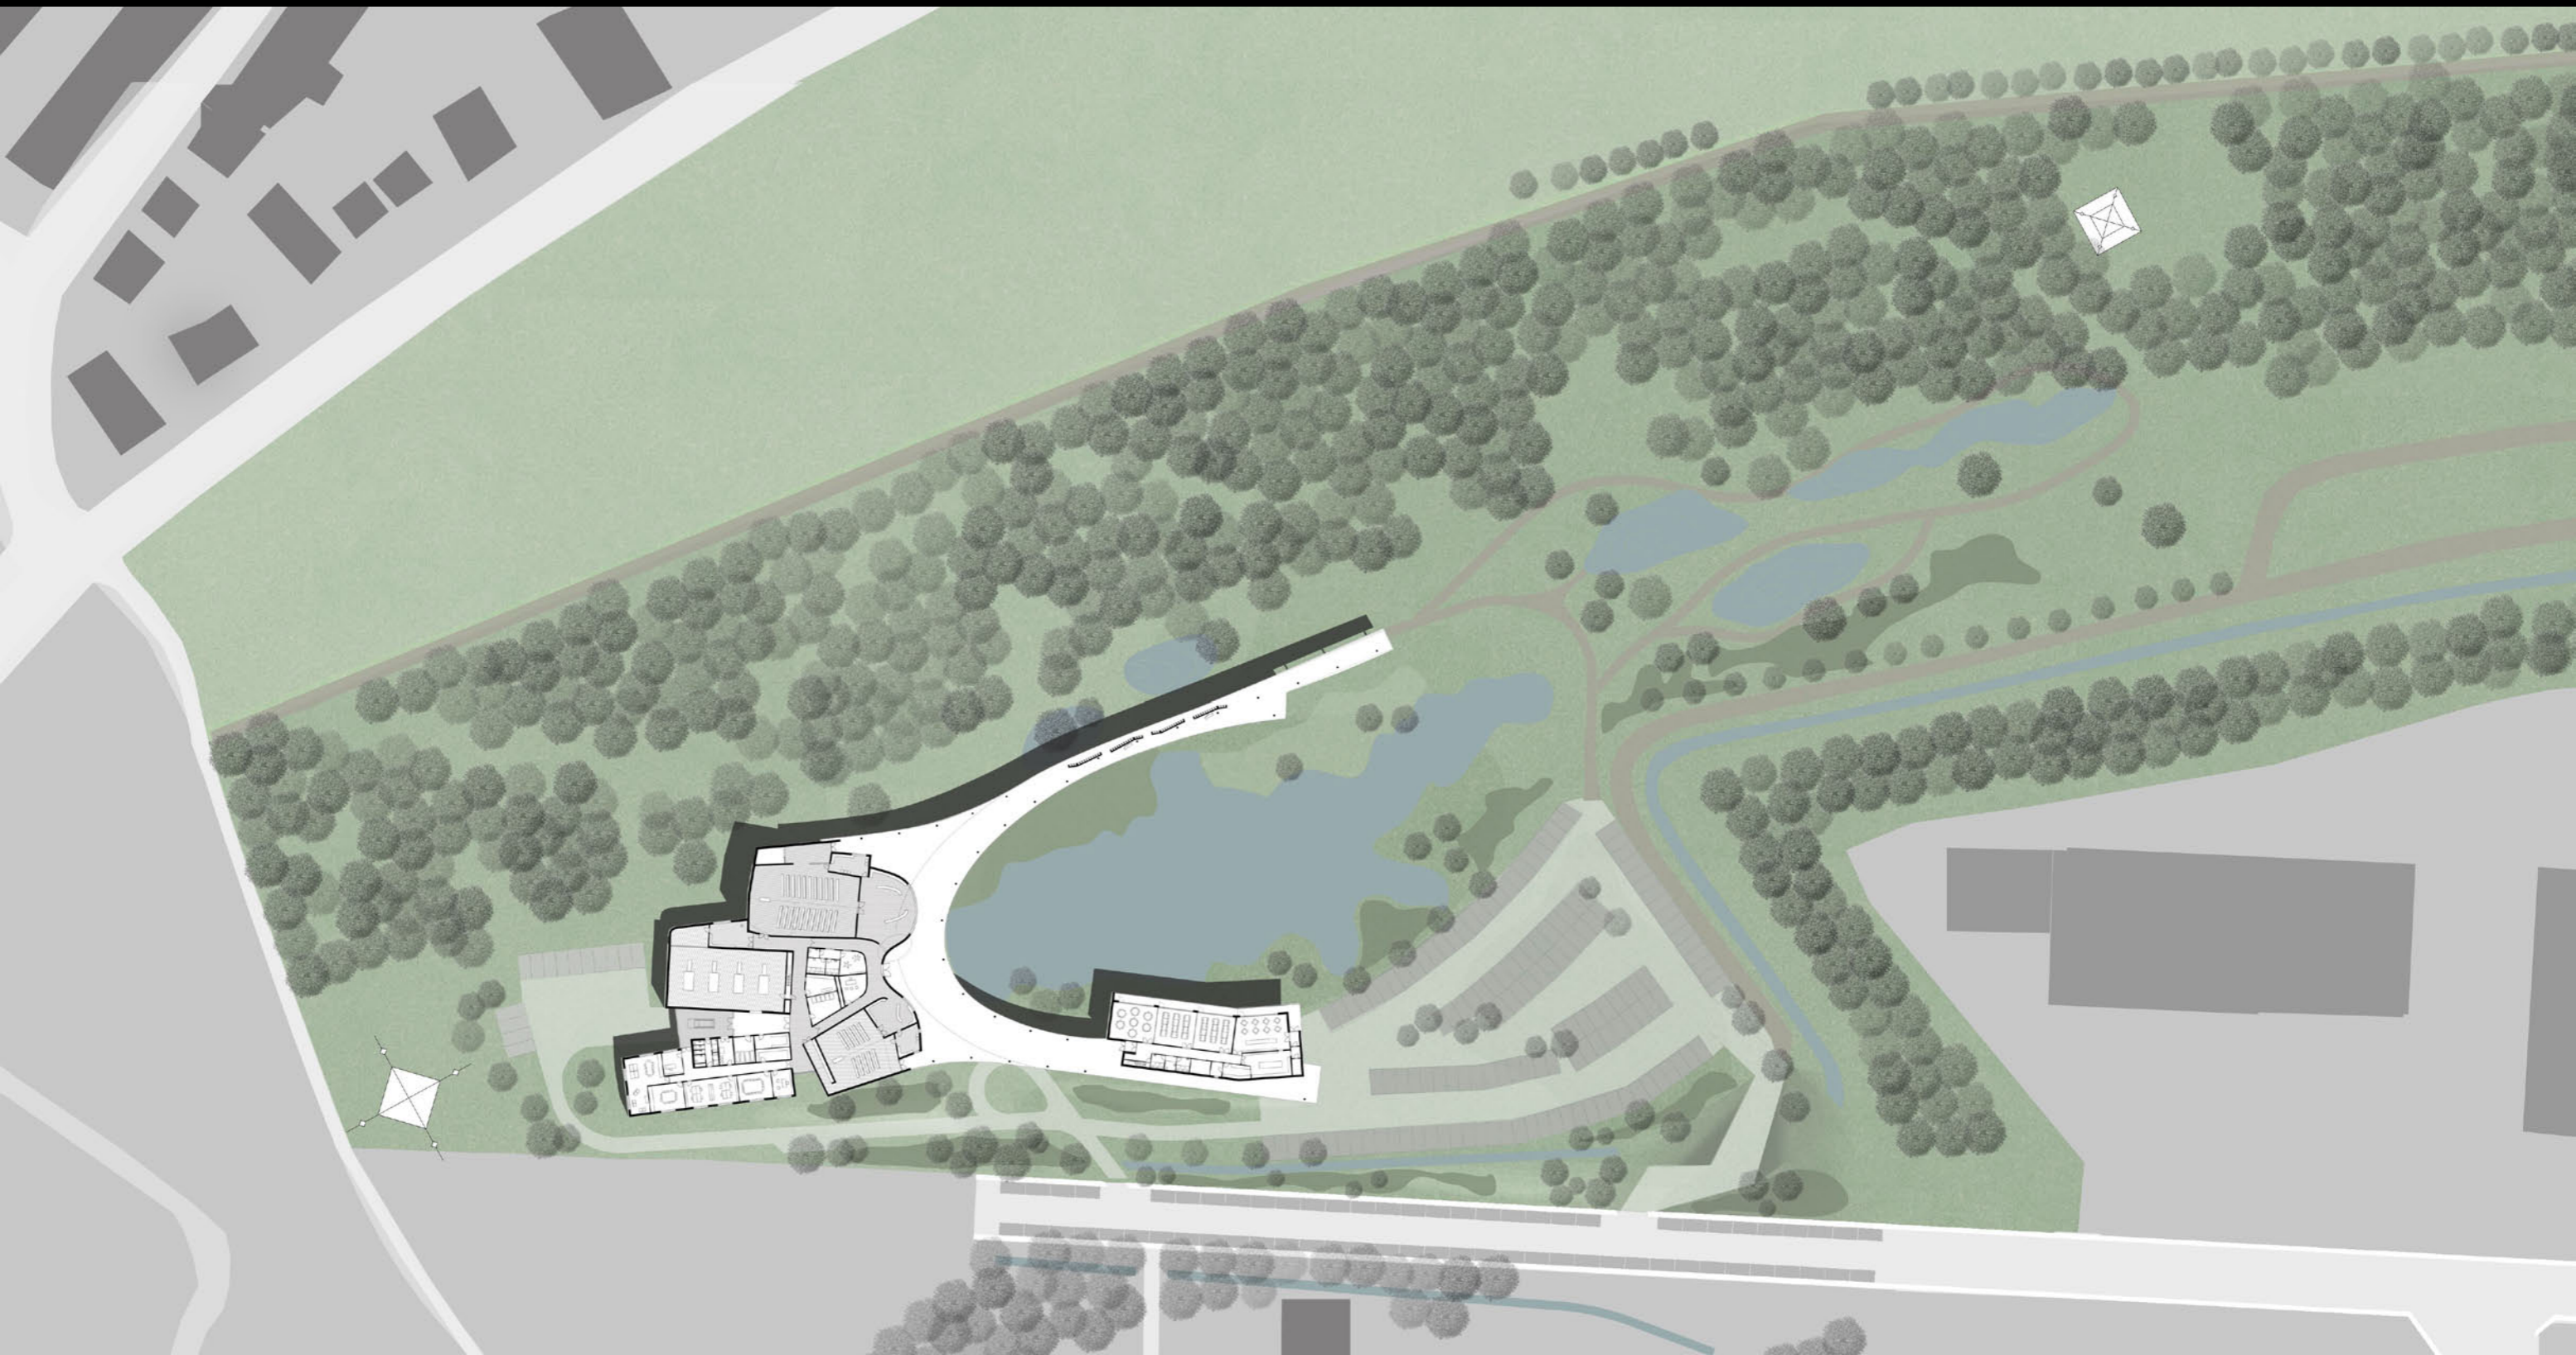

An aerial photograph of an industrial and agricultural area. The image is divided into three horizontal sections by semi-transparent grey overlays. The top section shows a rural landscape with green fields and a winding road, labeled 'ZENNEVALLEI'. The middle section shows a large industrial complex with numerous buildings and parking lots, labeled 'CARGOVIL'. The bottom section shows a river or canal with a bridge, labeled 'VERBRANDE BRUG'.

ZENNEVALLEI

VERBRANDE BRUG

CARGOVIL

GROTE AULA 198 ZITPLAATSEN  
KLEINE AULA 80 ZITPLAATSEN

GROTE AULA 252 ZITPLAATSEN  
KLEINE AULA 96 ZITPLAATSEN

GROTE AULA 252 ZITPLAATSEN + 252 STAPLAATSEN  
KLEINE AULA 80 ZITPLAATSEN + 79 STAPLAATSEN