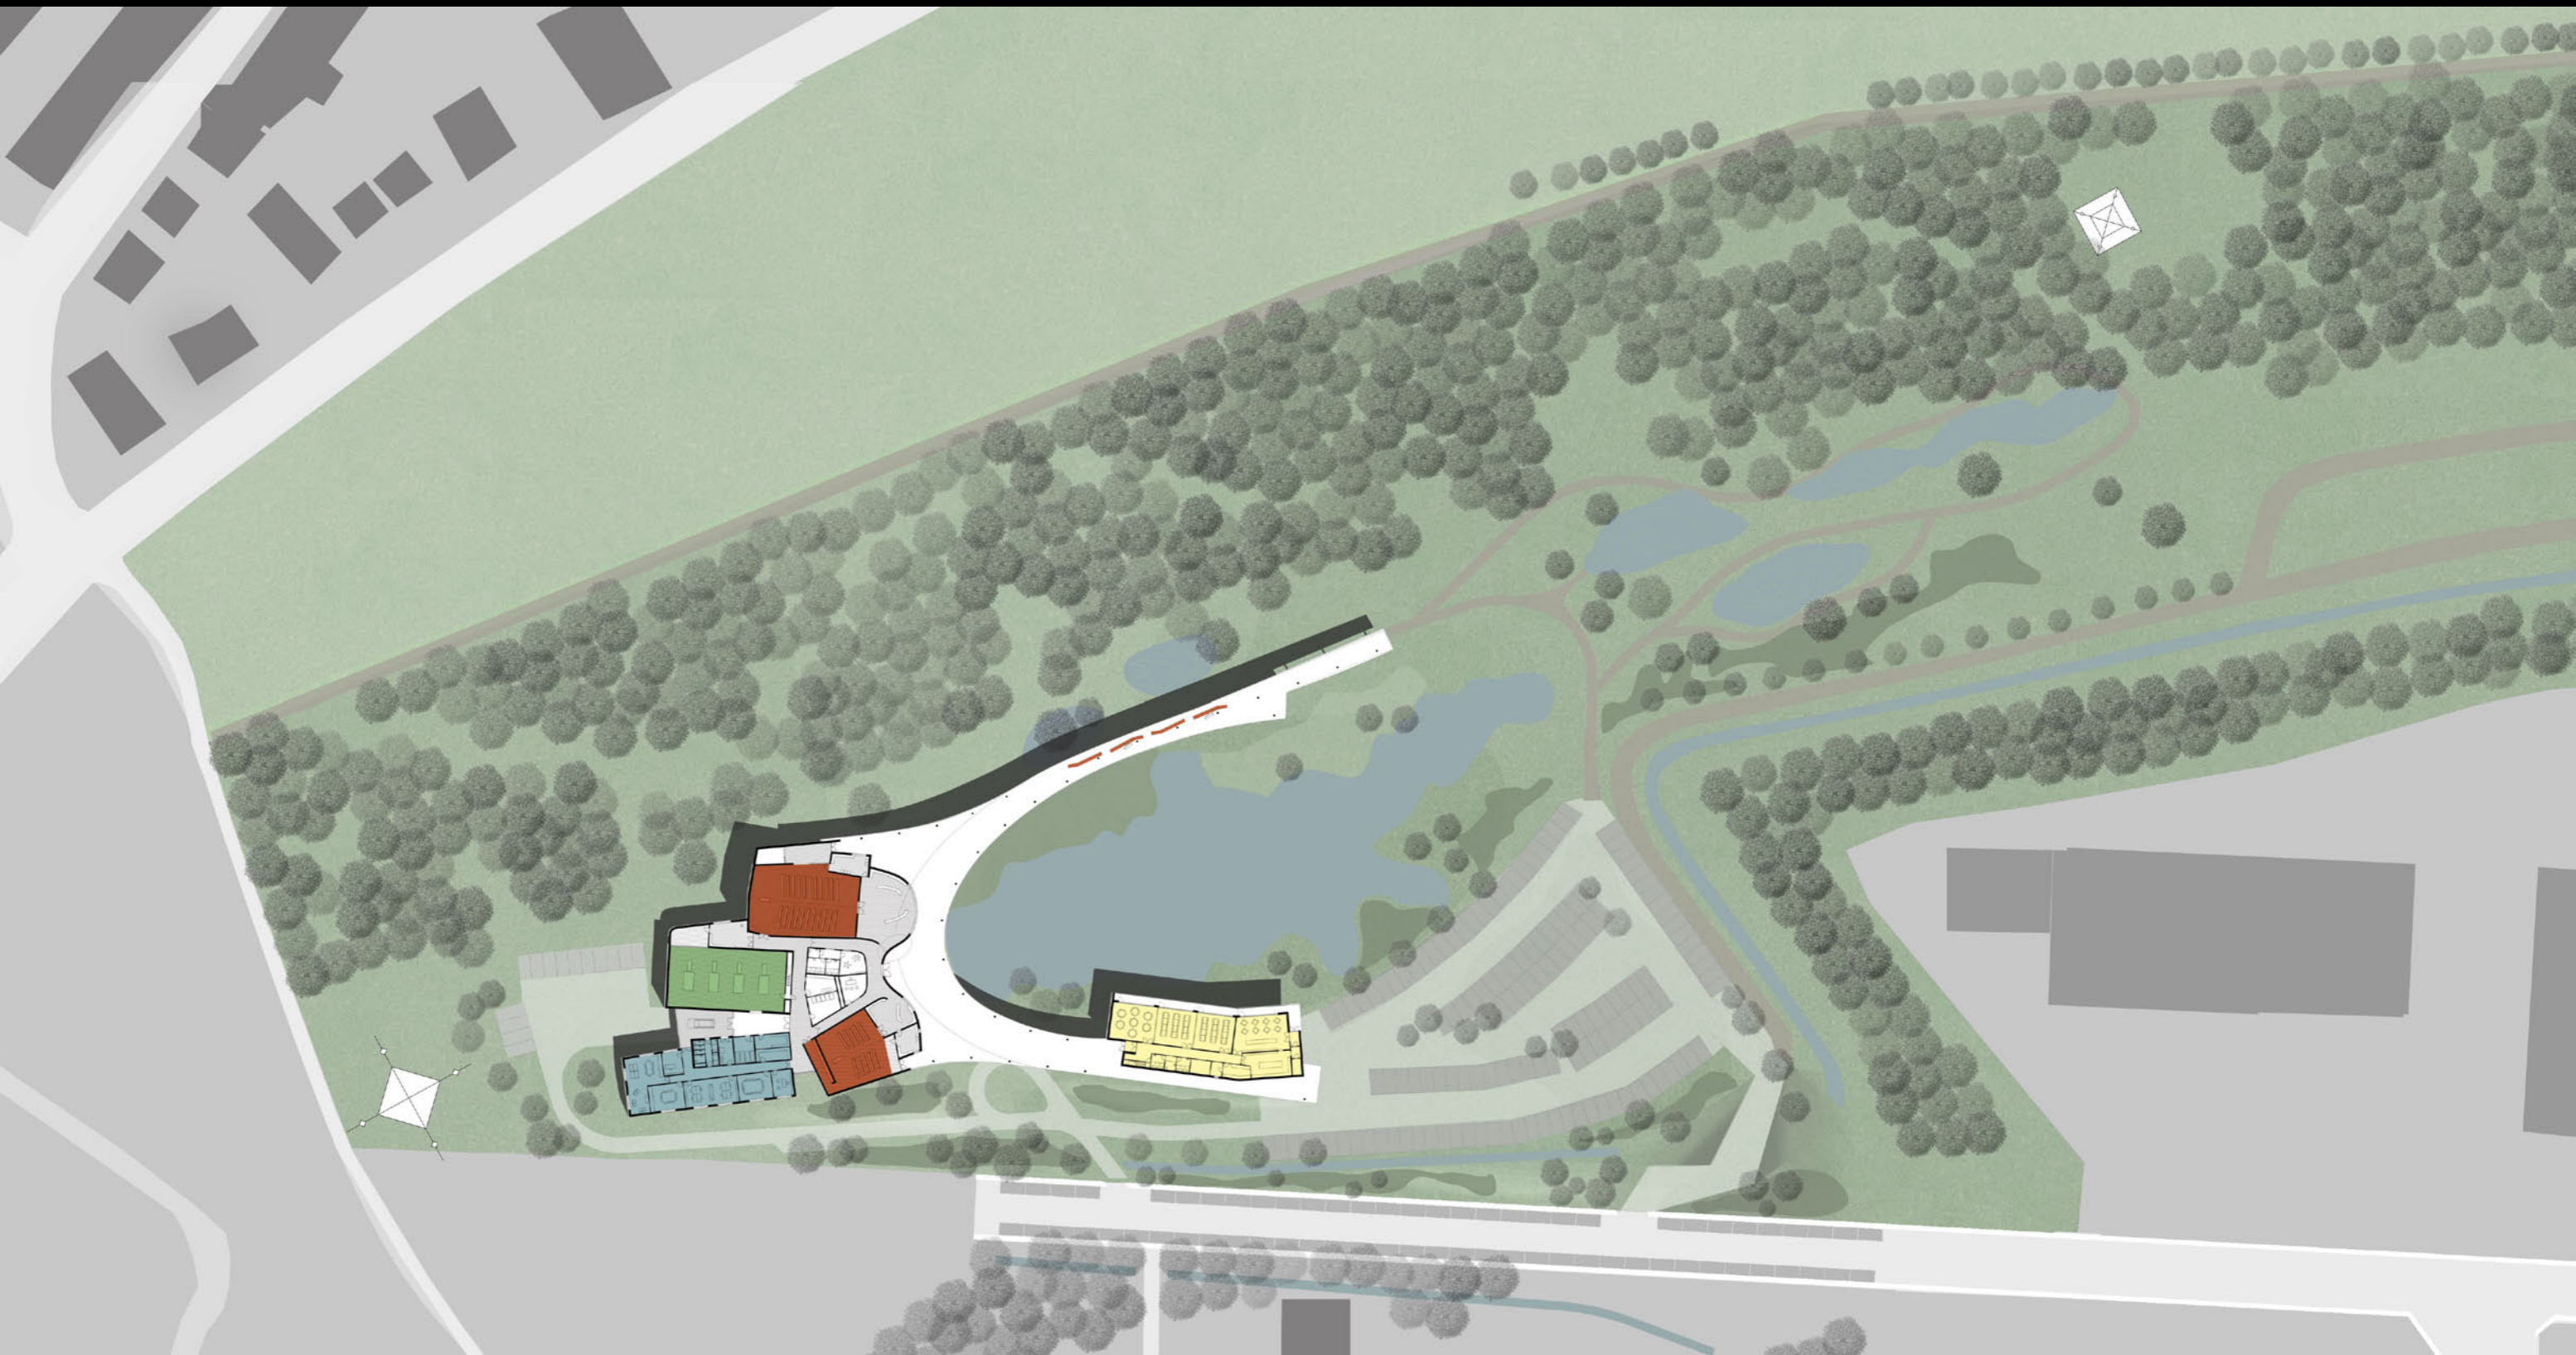

An aerial photograph of an industrial and agricultural area. The image is divided into three horizontal sections by semi-transparent grey overlays. The top section shows a rural landscape with green fields and a winding road, labeled 'ZENNEVALLEI'. The middle section shows a large industrial complex with numerous buildings and parking lots, labeled 'CARGOVIL'. The bottom section shows a river or canal with a bridge, labeled 'VERBRANDE BRUG'.

ZENNEVALLEI

VERBRANDE BRUG

CARGOVIL

GROTE AULA 198 ZITPLAATSEN  
KLEINE AULA 80 ZITPLAATSEN

GROTE AULA 252 ZITPLAATSEN  
KLEINE AULA 96 ZITPLAATSEN

GROTE AULA 252 ZITPLAATSEN + 252 STAPLAATSEN  
KLEINE AULA 80 ZITPLAATSEN + 79 STAPLAATSEN