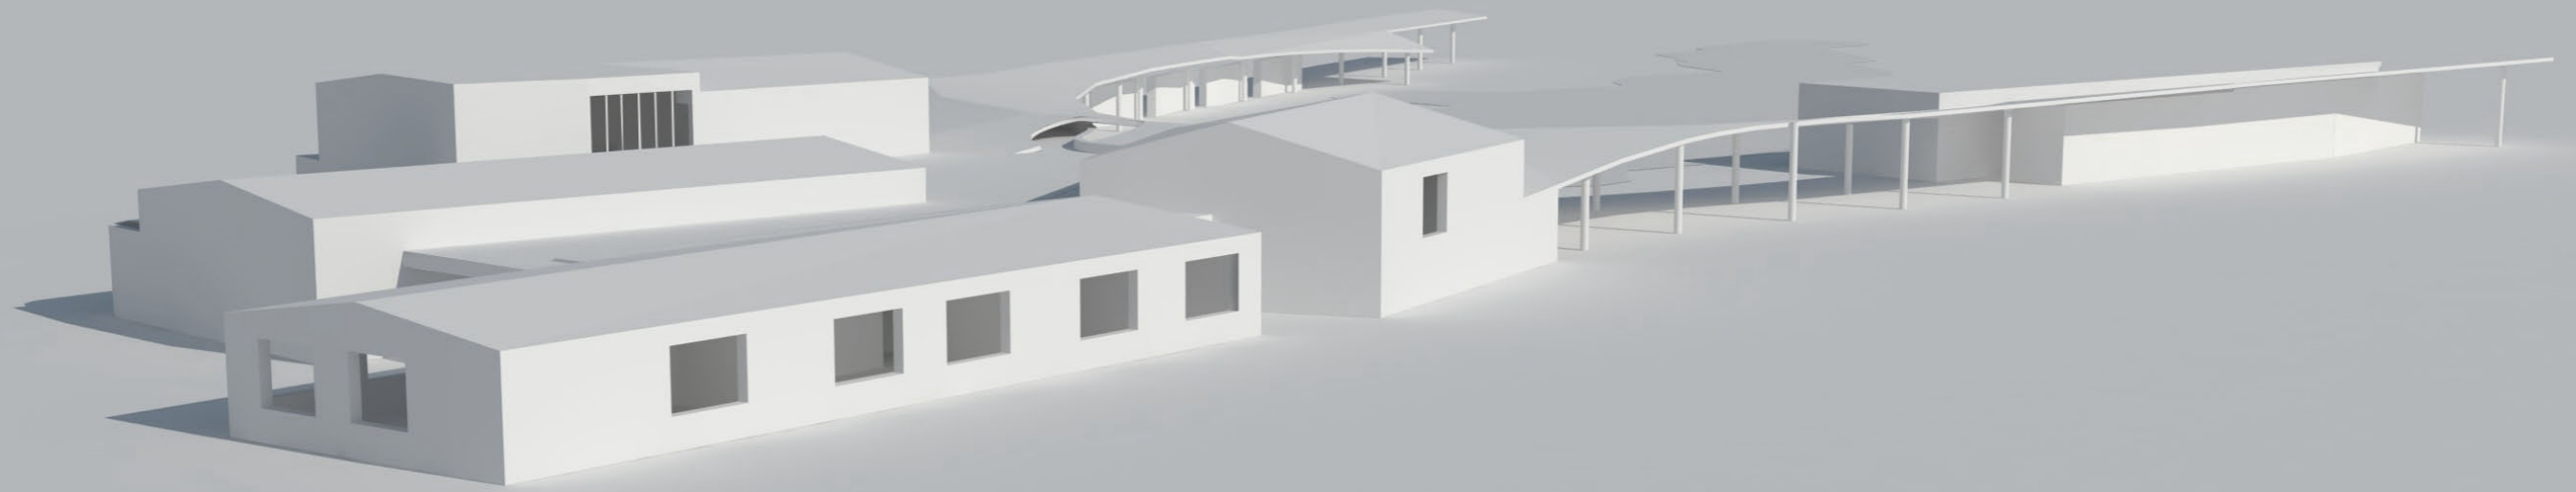

An aerial photograph of an industrial and agricultural area. The image is divided into three horizontal sections by semi-transparent grey overlays. The top section shows a rural landscape with green fields and a winding road, labeled 'ZENNEVALLEI'. The middle section shows a large industrial complex with numerous buildings and parking lots, labeled 'CARGOVIL'. The bottom section shows a river or canal with a bridge, labeled 'VERBRANDE BRUG'.

ZENNEVALLEI

VERBRANDE BRUG

CARGOVIL

GROTE AULA 198 ZITPLAATSEN  
KLEINE AULA 80 ZITPLAATSEN

GROTE AULA 252 ZITPLAATSEN  
KLEINE AULA 96 ZITPLAATSEN

GROTE AULA 252 ZITPLAATSEN + 252 STAPLAATSEN  
KLEINE AULA 80 ZITPLAATSEN + 79 STAPLAATSEN