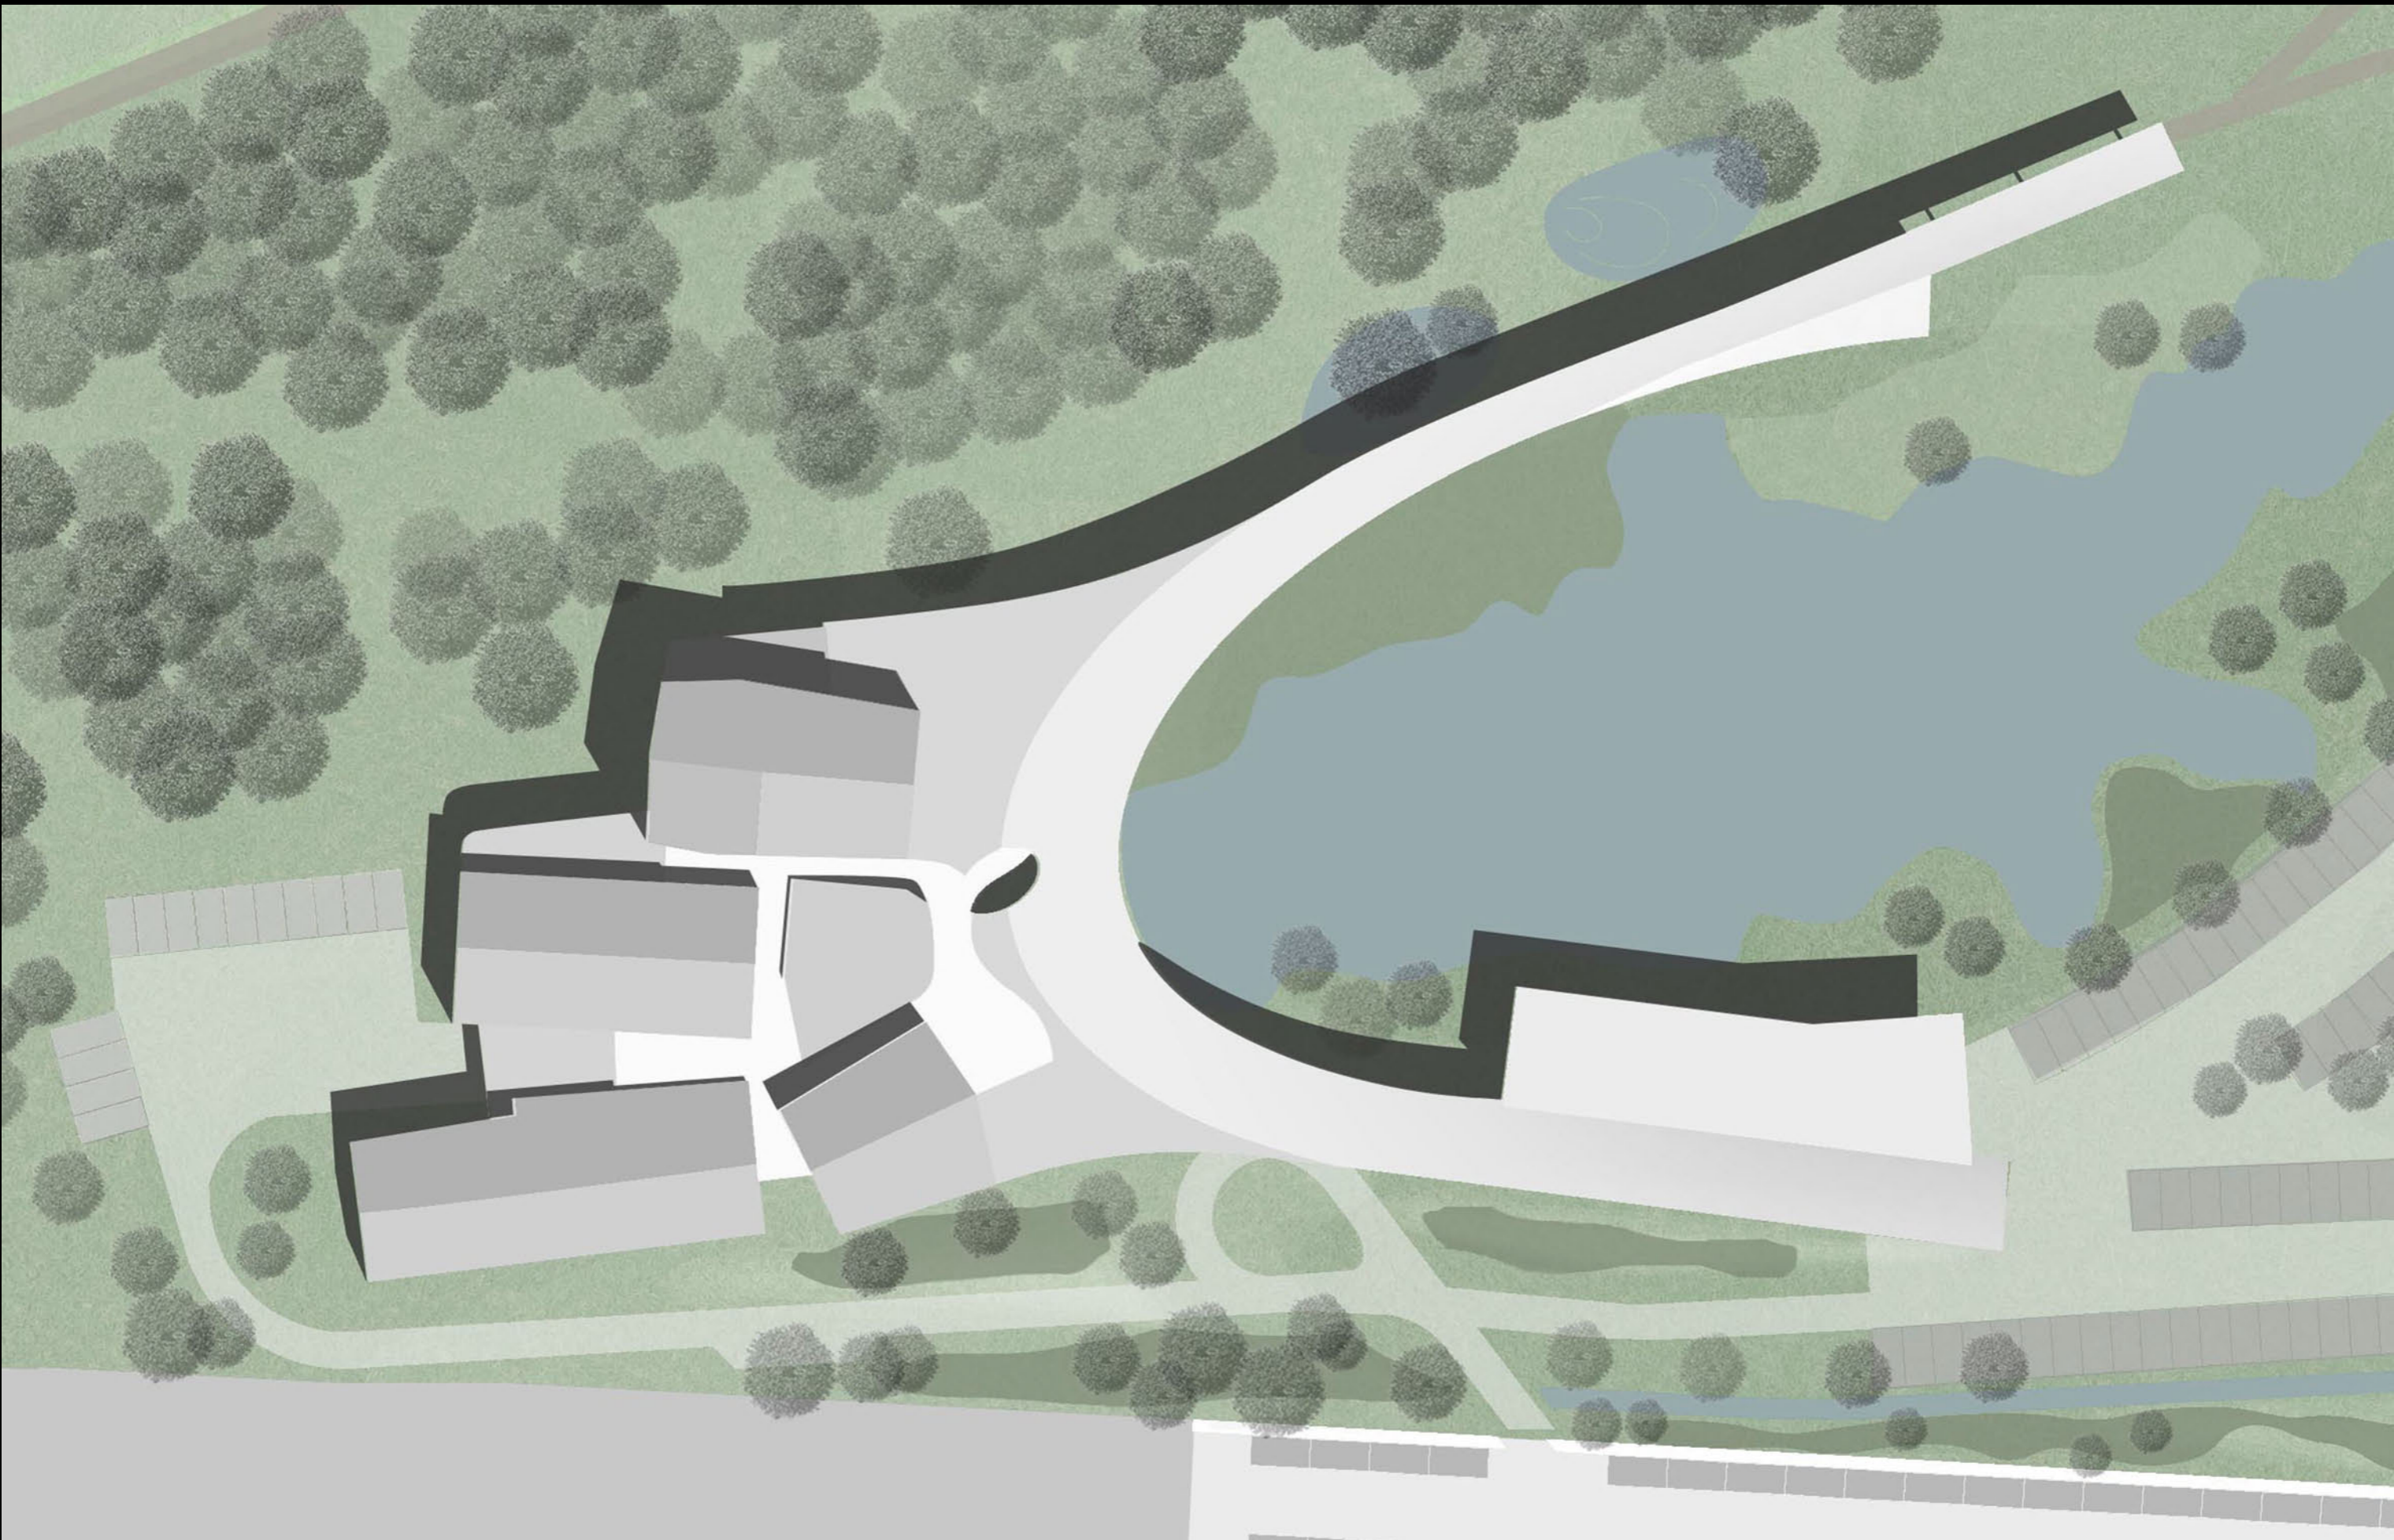

An aerial photograph of an industrial and agricultural area. The image is divided into three horizontal sections by semi-transparent grey overlays. The top section shows a rural landscape with green fields and a winding road, labeled 'ZENNEVALLEI'. The middle section shows a large industrial complex with numerous buildings and parking lots, labeled 'CARGOVIL'. The bottom section shows a river or canal with a bridge, labeled 'VERBRANDE BRUG'.

ZENNEVALLEI

VERBRANDE BRUG

CARGOVIL

GROTE AULA 198 ZITPLAATSEN  
KLEINE AULA 80 ZITPLAATSEN

GROTE AULA 252 ZITPLAATSEN  
KLEINE AULA 96 ZITPLAATSEN

GROTE AULA 252 ZITPLAATSEN + 252 STAPLAATSEN  
KLEINE AULA 80 ZITPLAATSEN + 79 STAPLAATSEN