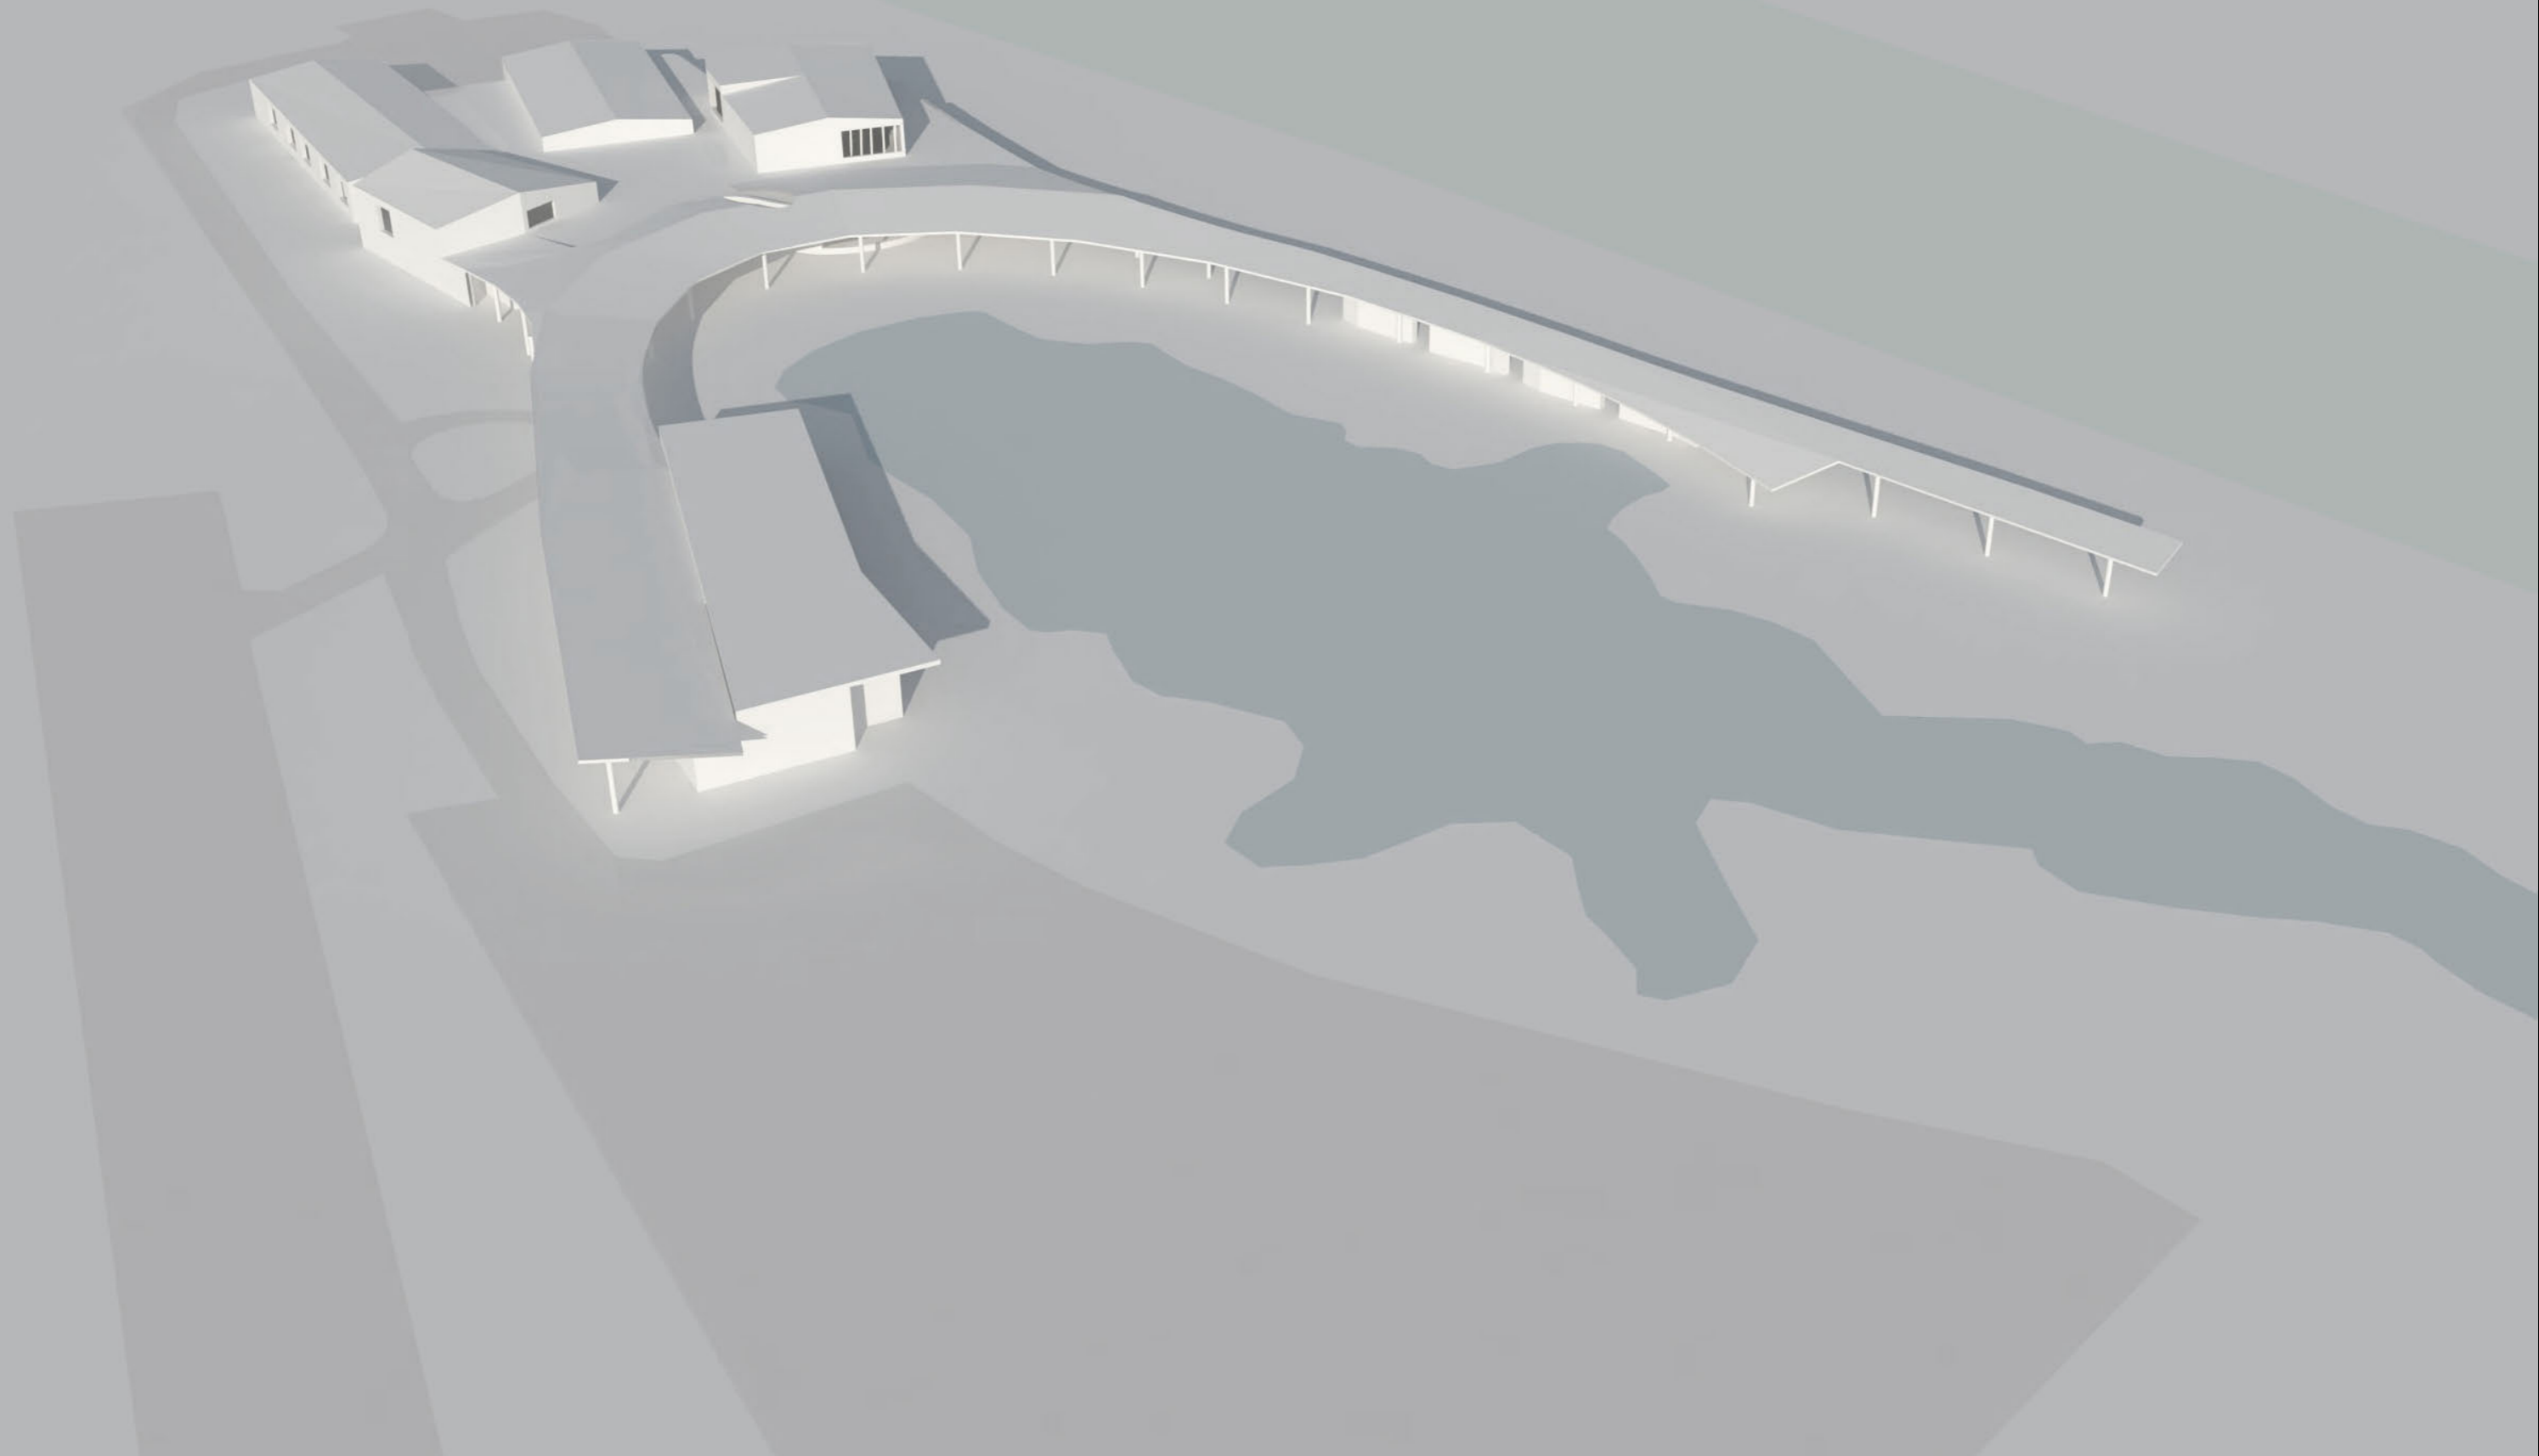

An aerial photograph of an industrial and agricultural area. The image is divided into three horizontal sections by semi-transparent grey overlays. The top section shows a rural landscape with green fields and a winding road, labeled 'ZENNEVALLEI'. The middle section shows a large industrial complex with numerous buildings and parking lots, labeled 'CARGOVIL'. The bottom section shows a river or canal with a bridge, labeled 'VERBRANDE BRUG'.

ZENNEVALLEI

VERBRANDE BRUG

CARGOVIL

GROTE AULA 198 ZITPLAATSEN  
KLEINE AULA 80 ZITPLAATSEN

GROTE AULA 252 ZITPLAATSEN  
KLEINE AULA 96 ZITPLAATSEN

GROTE AULA 252 ZITPLAATSEN + 252 STAPLAATSEN  
KLEINE AULA 80 ZITPLAATSEN + 79 STAPLAATSEN